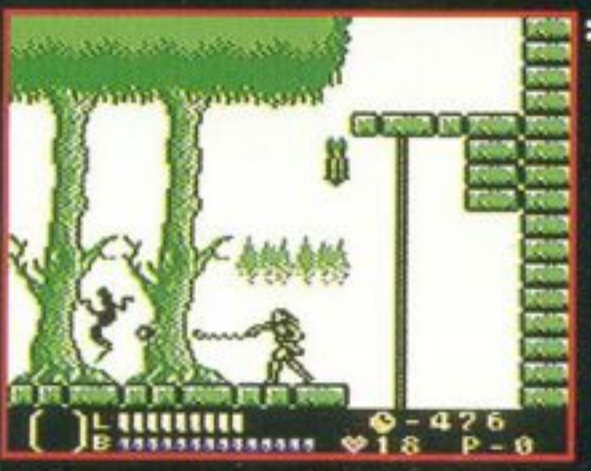

# Castlevania Legends™

KIDS TO ADULTS  
K-A  
CONTENT RATED BY  
ESRB

SOLD BY  
**KONAMI**

*Journey back to where it all began. Enter the heart of evil as Sonia Belmont, the first of the legendary Vampire Hunters. It is your task to confront the Prince of Darkness, Dracula, with only your sacred whip, and whatever mysteries you uncover throughout your adventure. The history of Castlevania starts here...*

*Can you handle the challenge?*

**DMG P ADNE**  
**KIDS TO ADULTS**  
**MILD ANIMATED VIOLENCE**

THIS OFFICIAL SEAL IS YOUR ASSURANCE THAT NINTENDO HAS APPROVED THE QUALITY OF THIS PRODUCT. ALWAYS LOOK FOR THIS SEAL WHEN BUYING GAMES AND ACCESSORIES TO ENSURE COMPLETE COMPATIBILITY.