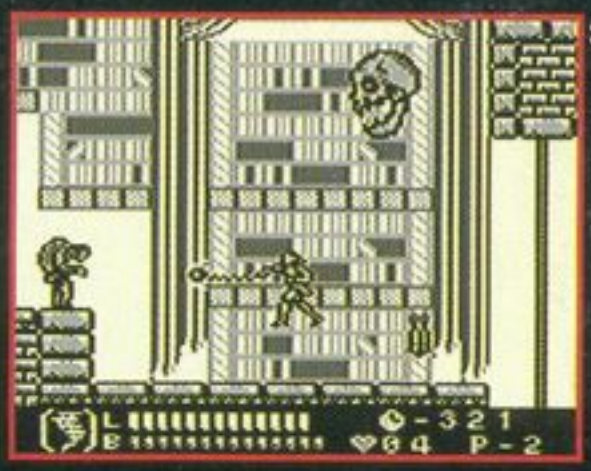

Nintendo

GAME BOY

# Castlevania Legends™

KIDS TO ADULTS  
K-A  
CONTENT RATED BY  
ESRB

SOLD BY  
**KONAMI**

*Journey back to where it all began. Enter the heart of evil as Sonia Belmont, the first of the legendary Vampire Hunters. It is your task to confront the Prince of Darkness, Dracula, with only your sacred whip, and whatever mysteries you uncover throughout your adventure. The history of Castlevania starts here...*

*Can you handle the challenge?*

**DMG P ADNE**  
**KIDS TO ADULTS**  
**MILD ANIMATED VIOLENCE**

THIS OFFICIAL SEAL IS YOUR ASSURANCE THAT NINTENDO HAS APPROVED THE QUALITY OF THIS PRODUCT. ALWAYS LOOK FOR THIS SEAL WHEN BUYING GAMES AND ACCESSORIES TO ENSURE COMPLETE COMPATIBILITY.